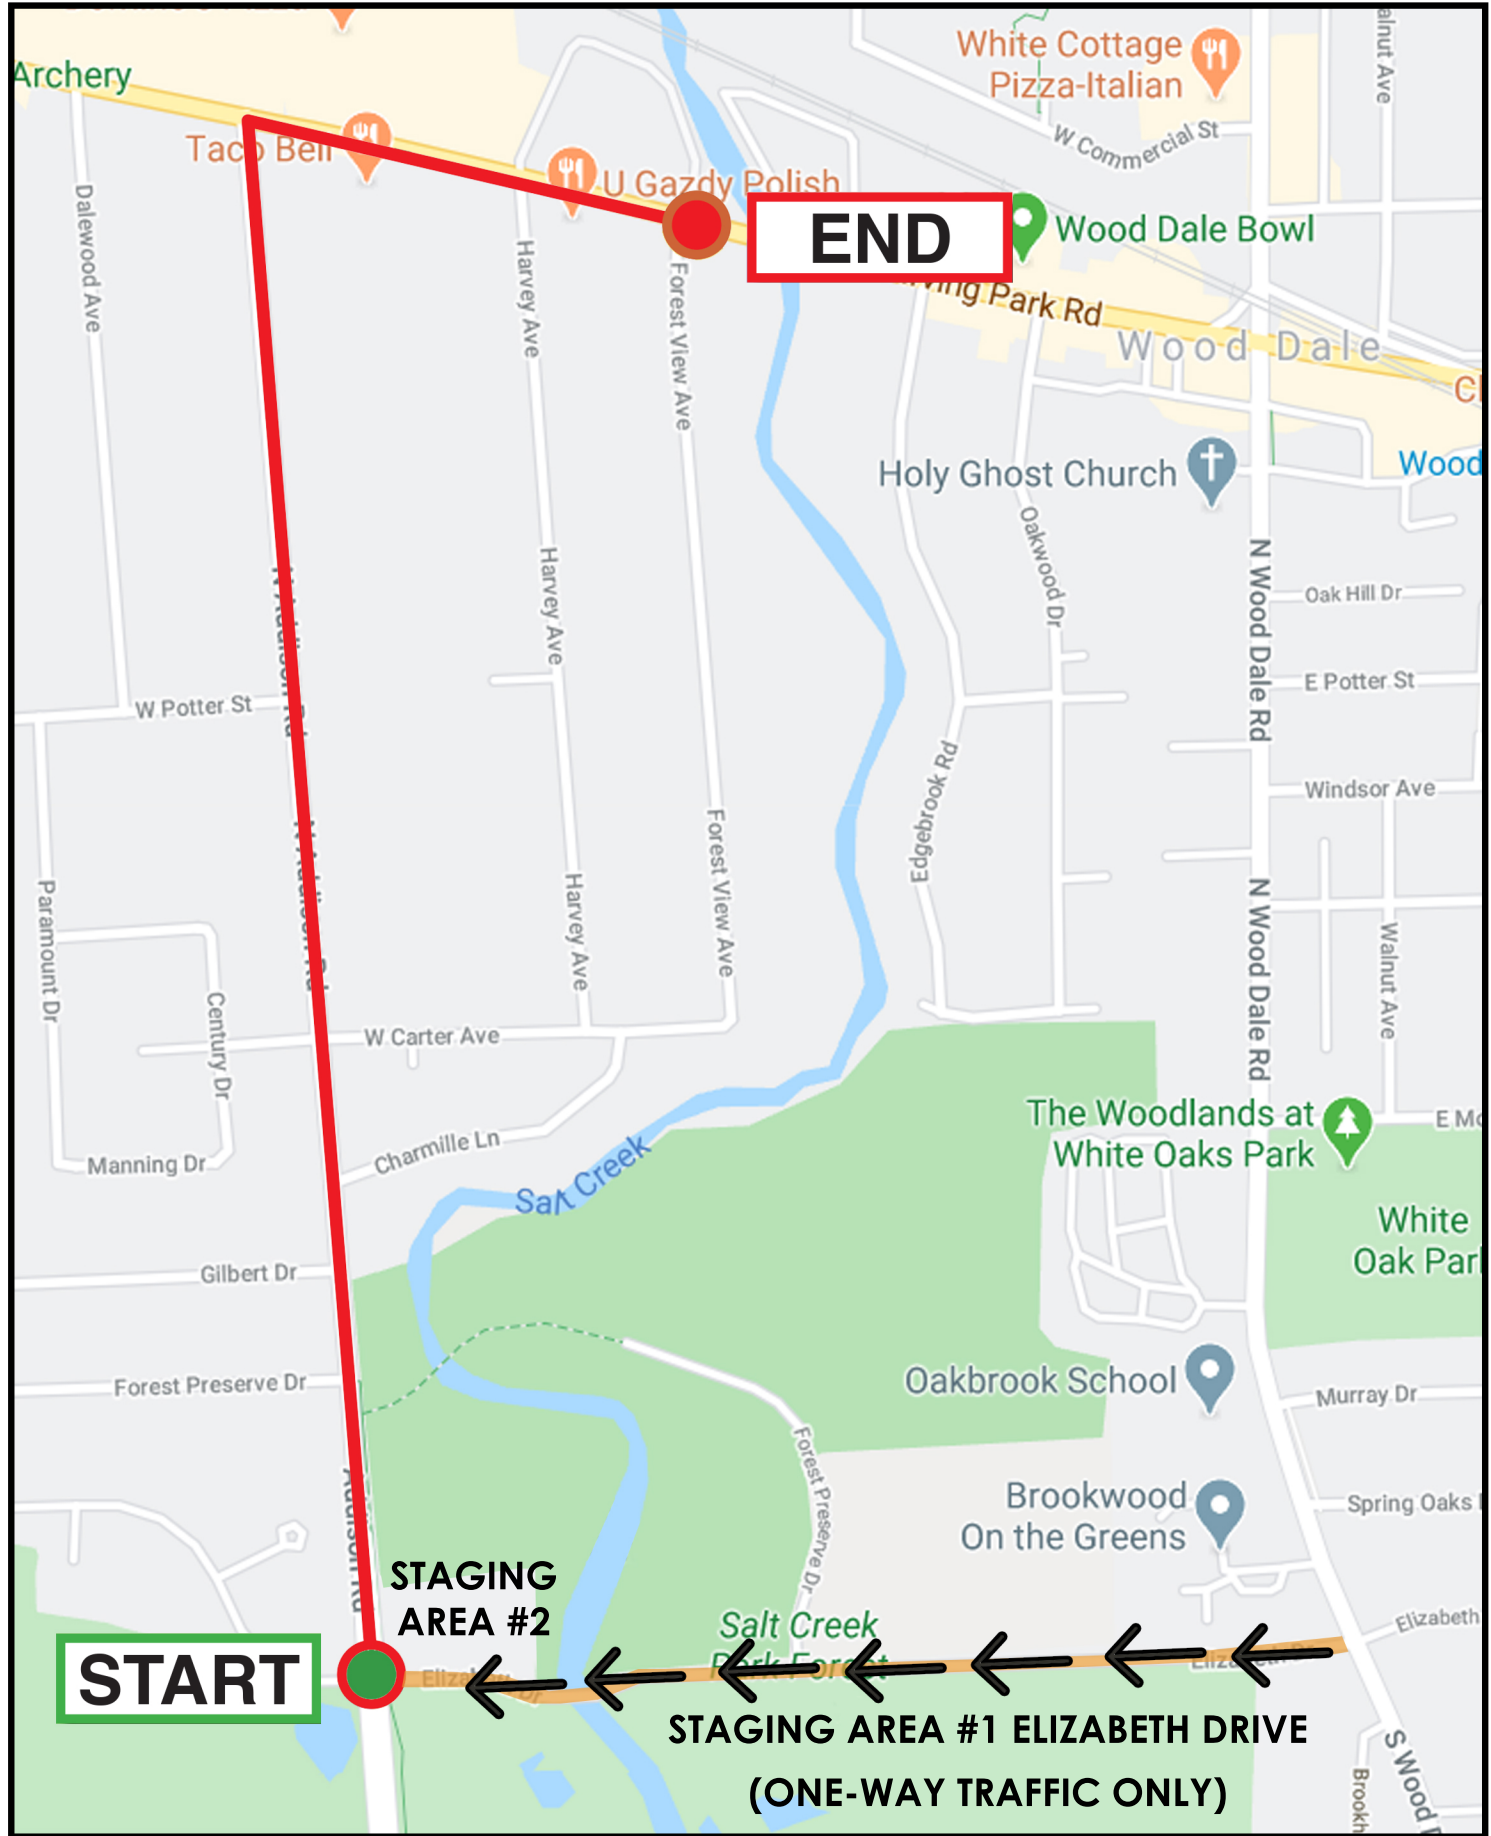

Wood Dale Memorial Day Parade Route

END

START

STAGING AREA #2

**STAGING AREA #1 ELIZABETH DRIVE
(ONE-WAY TRAFFIC ONLY)**