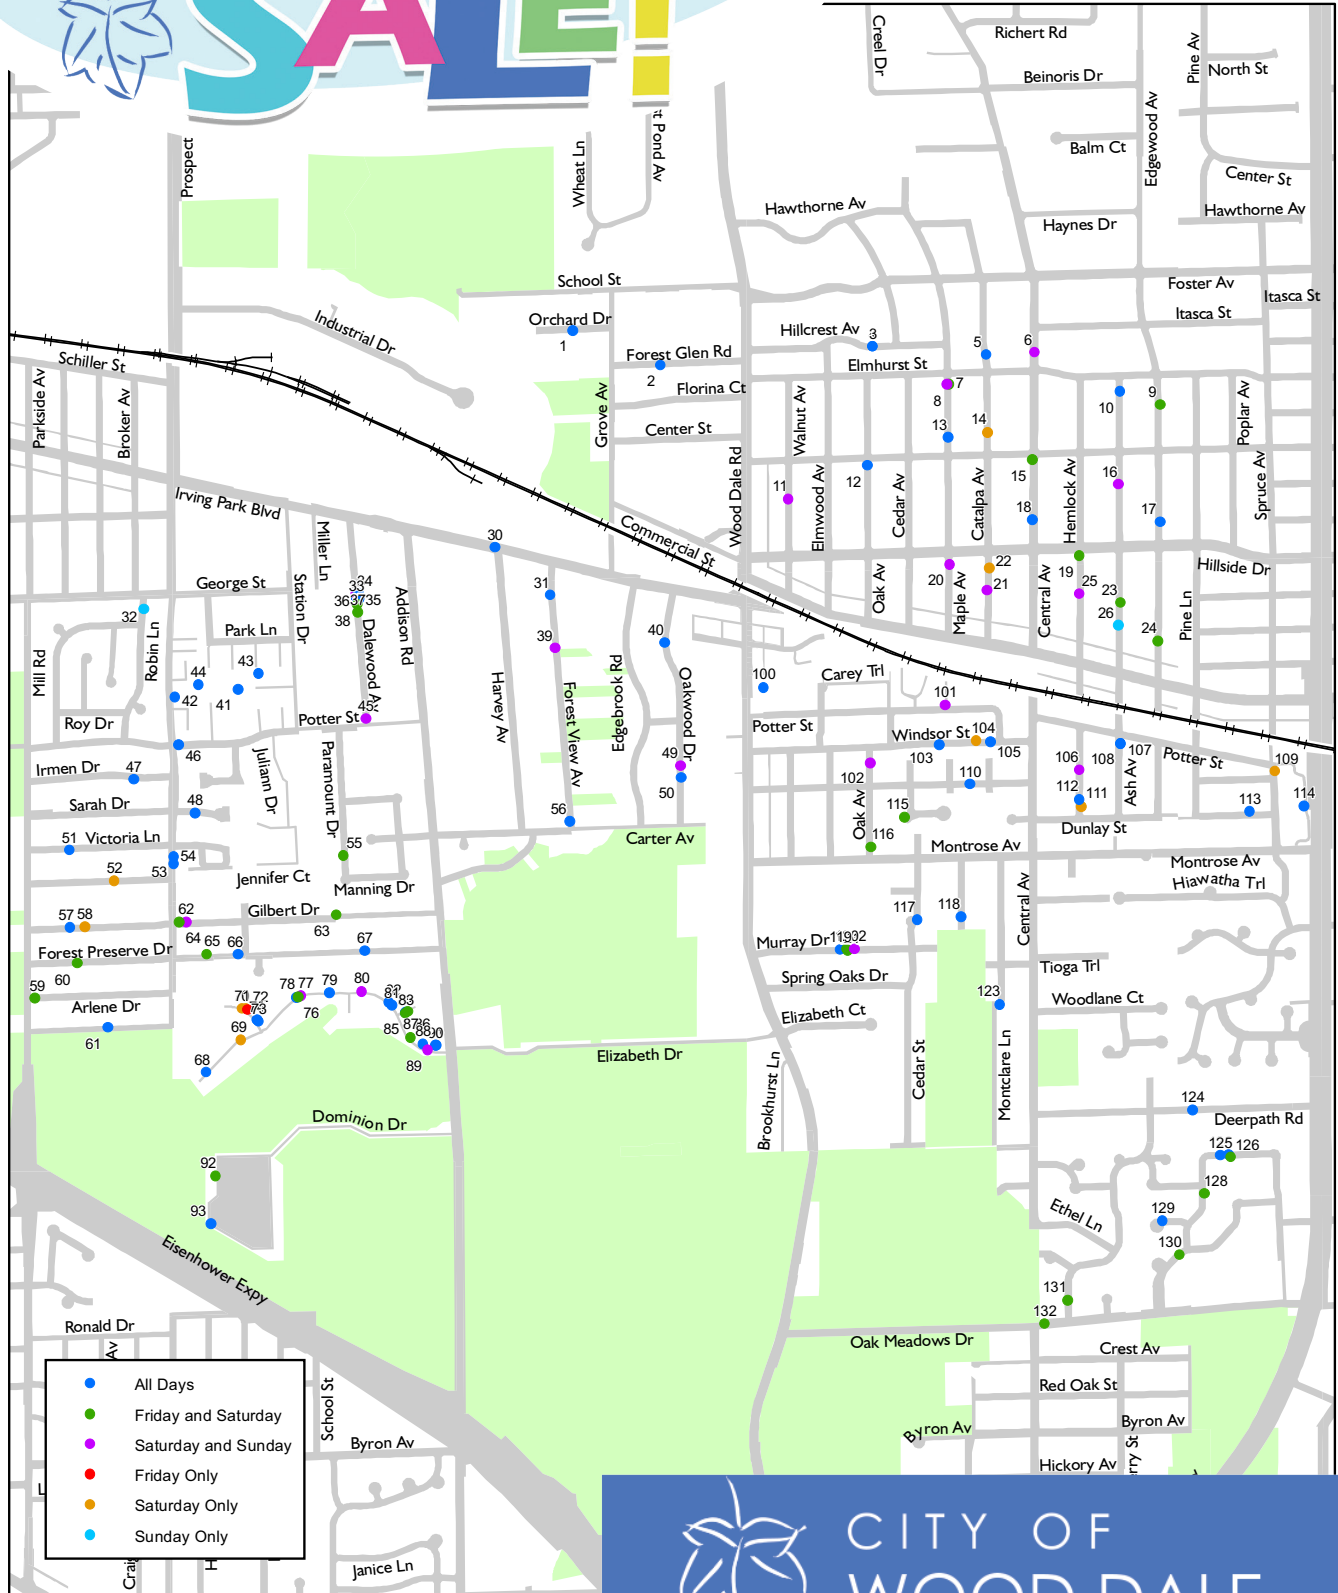

CITY-WIDE GARAGE SALE!

September 13-15

Wood Dale • 9 a.m.- Dusk

0 0.125 0.25 0.5 Miles

#	ADDRESS	DAYS	#	ADDRESS	DAYS
1	230 Orchard Dr	All Days	65	501 Forest Preserve Dr	Friday and Saturday
2	158 Forest Glen Rd	All Days	66	483 Forest Preserve Dr	All Days
3	17W623 Hillcrest Dr	All Days	67	387 Forest Preserve Dr	All Days
4	17W623 Hillcrest Dr	All Days	68	725 Elizabeth Dr	All Days
5	6N285 Catalpa Ave	All Days	69	660 Elizabeth Dr	Saturday Only
6	469 N Central Ave	Saturday and Sunday	70	663 Catherine Ct	Saturday Only
7	449 N Maple Ave	Friday and Saturday	71	690 Catherine Ct	Saturday Only
8	450 N. Maple Ave	Saturday and Sunday	72	651 Catherine Ct	Friday Only
9	429 North Edgewood	Friday and Saturday	73	561 Catherine Ct	All Days
10	433 Ash Ave	All Days	74	575 Catherine Ct	All Days
11	366 N Walnut Ave	Saturday and Sunday	75	571 Catherine Ct	All Days
12	390 N. Oak Ave	All Days	76	586 Elizabeth Dr	All Days
13	408 N. Maple Ave	All Days	77	582 Elizabeth Dr	Saturday and Sunday
14	412 Catalpa Ave	Saturday Only	78	584 Elizabeth Dr	Friday and Saturday
15	390 N Central Ave	Friday and Saturday	79	554 Elizabeth Dr	All Days
16	370 Ash Ave	Saturday and Sunday	80	514 Elizabeth Dr	Saturday and Sunday
17	341 N Edgewood Ave	All Days	81	468 Elizabeth Dr	All Days
18	348 N Central Ave	All Days	82	472 ELIZABETH Dr	All Days
19	320 N Hemlock Ave	Friday and Saturday	83	350 Essex Ct.	All Days
20	313 N Maple Ave	Saturday and Sunday	84	352 Essex Ct	All Days
21	294 Catalpa Ave	Saturday and Sunday	85	354 Essex Ct	Friday and Saturday
22	311 Catalpa Ave	Saturday Only	86	340 Essex Ct	Friday and Saturday
23	281 Ash Ave	Friday and Saturday	87	412 Elizabeth Dr	Friday and Saturday
24	256 N Edgewood Ave	Friday and Saturday	88	375 Elizabeth Dr	All Days
25	290 N Hemlock Ave	Saturday and Sunday	89	352 Elizabeth Dr	Saturday and Sunday
26	266 Ash Ave	Sunday Only	90	335 Elizabeth Dr	All Days
30	290 w Irving Park Rd	All Days	91	333 Elizabeth Dr	All Days
31	306 Forest View Ave	All Days	92	324 St. Andrews Dr	Friday and Saturday
32	301 Robin Ln	Sunday Only	93	351 St. Andrews Dr	All Days
33	304 Dalewood Ave	All Days	100	121 Oak Hill Dr	All Days
34	305 Dalewood Ave	All Days	101	214 Jessica Dr	Saturday and Sunday
35	303 Dalewood Ave	All Days	102	167 Oak Ave	Saturday and Sunday
36	308 Dalewood Ave	Saturday and Sunday	103	240 Windsor Ave	All Days
37	296 Dalewood Ave	Friday and Saturday	104	281 Windsor Ave	Saturday Only
38	300 Dalewood Ave	Friday and Saturday	105	288 Windsor Ave	All Days
39	262 Forest View Ave	Saturday and Sunday	106	162 N. Hemlock Ave	Saturday and Sunday
40	260 Oakwood Dr	All Days	107	179 Ash Ave	All Days
41	473 Washington Sq	All Days	108	179 Ash ave	All Days
42	521 Washington Sq	All Days	109	165 N. Spruce Ave	Saturday Only
43	467 Duck Lane	All Days	110	268 Sunnyside Ave	All Days
44	265 Lafayette St	All Days	111	133 N. Hemlock Ave	Saturday Only
45	214 Dalewood Ave	Saturday and Sunday	112	140 N Hemlock Ave	All Days
46	523 W Potter St	All Days	113	475 Dunlay St	All Days
47	560 Irman Drive	All Days	114	126 Morgans Gate Dr	All Days
48	516 Sarah Ct	All Days	115	298 Cara Ln	Friday and Saturday
49	173 N Oakwood Dr	Saturday and Sunday	116	105 N Oak Ave	Friday and Saturday
50	161 Oakwood Dr	All Days	117	145 South Cedar Ave	All Days
51	608 Victoria Ln	All Days	118	144 Iroquois Trail	All Days
52	575 West Montrose Ave	Saturday Only	119	169 Murray Dr	All Days
53	115 Prospect Ave	All Days	120	173 Murray Drive	Friday and Saturday
54	109 Prospect Ave	All Days	121	174 East Murray Drive	Friday and Saturday
55	118 Paramount Dr	Friday and Saturday	122	179 Murray Dr	Saturday and Sunday
56	136 Forest View Ave	All Days	123	235 Montclare Ln	All Days
57	607 Gilbert Dr	All Days	124	440 Deerpath Rd	All Days
58	597 Gilbert Dr	Saturday Only	125	379 Crestwood Rd	All Days
59	636 Arlene Dr	Friday and Saturday	126	377 Crestwood Rd	All Days
60	602 Forest Preserve Dr	Friday and Saturday	126	380 Crestwood Rd	Friday and Saturday
61	583 Mary Jane Ln	All Days	128	391 crestwood rd	Friday and Saturday
62	521 Gilbert Dr	Saturday and Sunday	129	395 Crestwood Ct	All Days
63	415 Gilbert Dr	Friday and Saturday	130	407 Woodside Dr	Friday and Saturday
64	525 Gilbert Dr	Friday and Saturday	131	468 S. Edgewood	Friday and Saturday
			132	301 Oak Meadows Dr.	Friday and Saturday